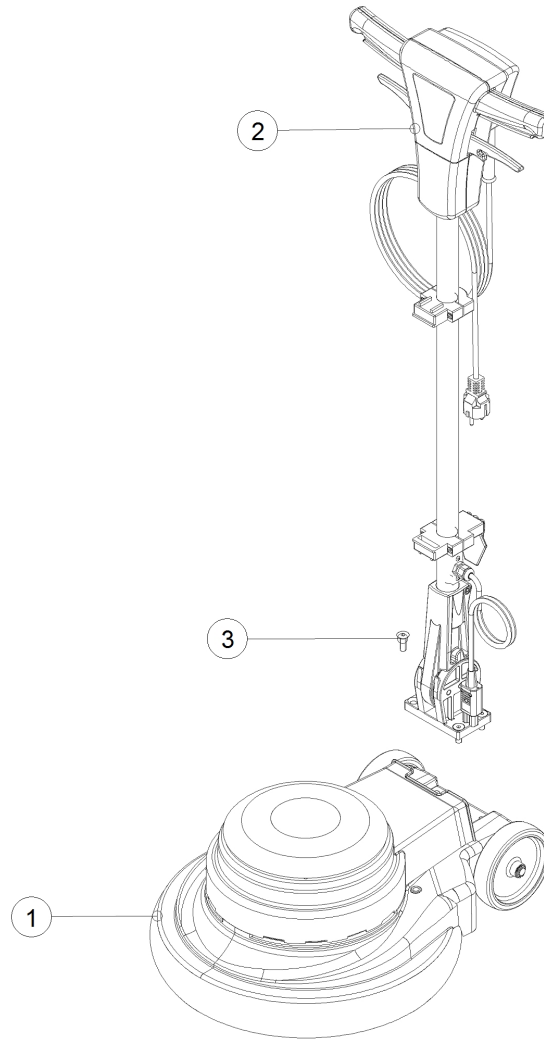

00-181BL-GH

00-181BL-GH

	Code	Description	Q.ty	Advisable	Note
1	GH27-419	Body machine SB143 L8	1	""	
2	GH27-422	Complete handle SB143 L8	1	""	
3	23.0045.00	HEX S COUNTERSUNK FLAT HEAD CAP M 8X25 A2 DIN7991	1		